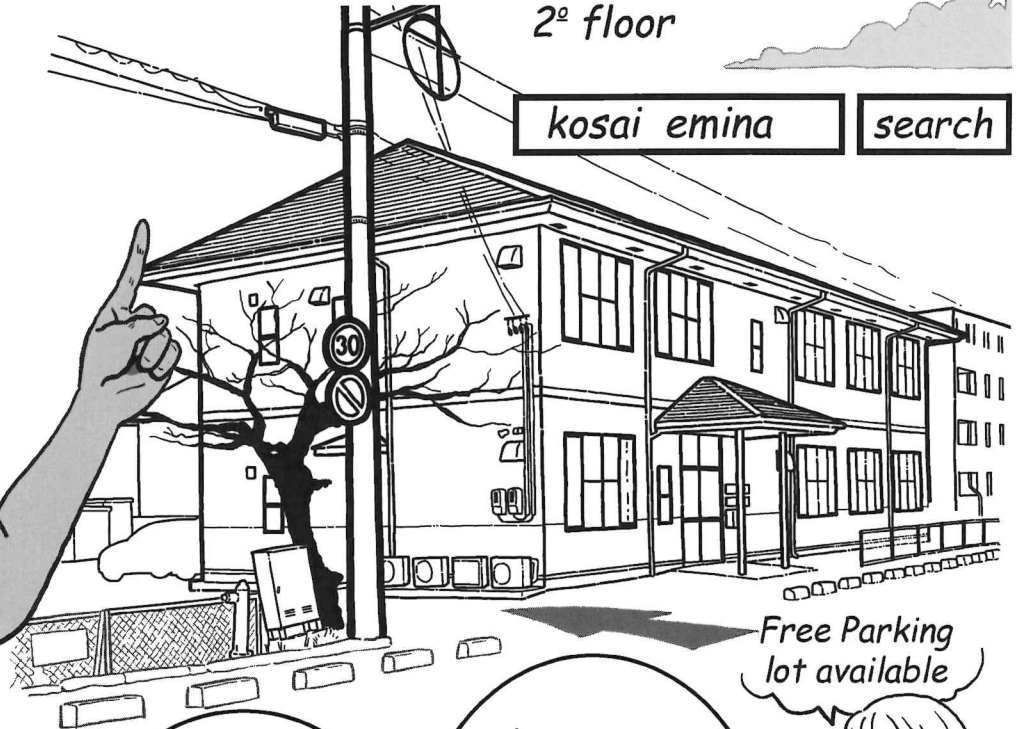

An local Association that helps
foreigns with japanese language
study and culture

Place: Kosai Shimin Katsudou Center (Emina)
2^o floor

Free Parking
lot available

Schedule

April
5,12,19,26
May
10,17,24,31
June
7,14,21